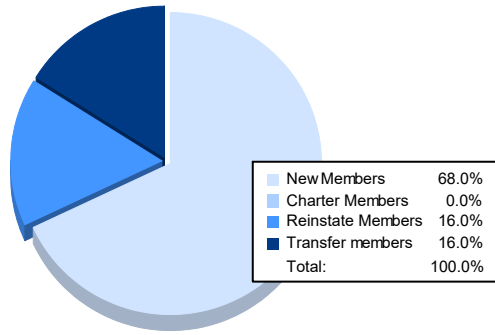

Year	New Clubs	Dropped Clubs	Gain/ Loss Clubs	New Members	Charter Members	Reinstate Members	Transfer Members	Total Member Added	Total Members Dropped	Gain/ Loss Members
2016-2017	0	0	0	77	1	5	8	91	71	20
2017-2018	0	1	-1	67	0	1	3	71	89	-18
2018-2019	0	5	-5	44	0	4	4	52	101	-49
2019-2020	0	0	0	37	0	9	1	47	55	-8
2020-2021	0	0	0	17	0	4	4	25	73	-48
<b>Average</b>	<b>0</b>	<b>1</b>	<b>-1</b>	<b>48</b>	<b>0</b>	<b>5</b>	<b>4</b>	<b>57</b>	<b>78</b>	<b>-21</b>

### Membership Composition June 2021 Cumulative