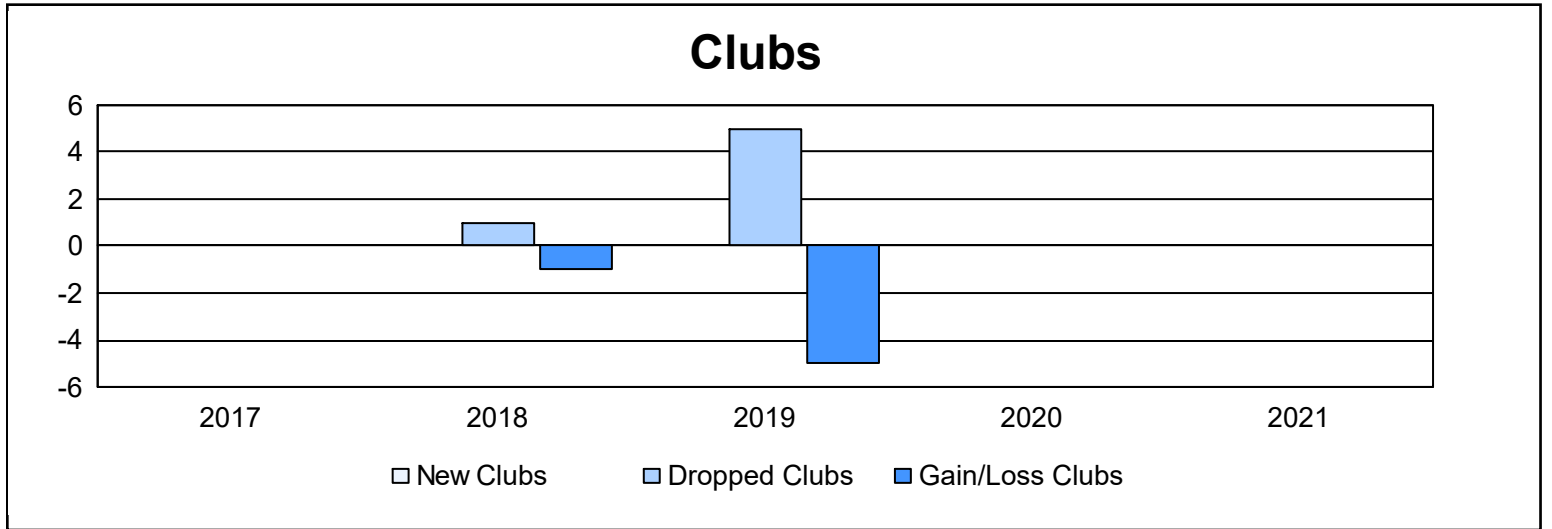

Year	New Clubs	Dropped Clubs	Gain/ Loss Clubs	New Members	Charter Members	Reinstate Members	Transfer Members	Total Member Added	Total Members Dropped	Gain/ Loss Members
2016-2017	0	0	0	77	1	5	8	91	71	20
2017-2018	0	1	-1	67	0	1	3	71	89	-18
2018-2019	0	5	-5	44	0	4	4	52	101	-49
2019-2020	0	0	0	37	0	9	1	47	55	-8
2020-2021	0	0	0	17	0	4	4	25	73	-48
<b>Average</b>	<b>0</b>	<b>1</b>	<b>-1</b>	<b>48</b>	<b>0</b>	<b>5</b>	<b>4</b>	<b>57</b>	<b>78</b>	<b>-21</b>

### Membership Composition June 2021 Cumulative