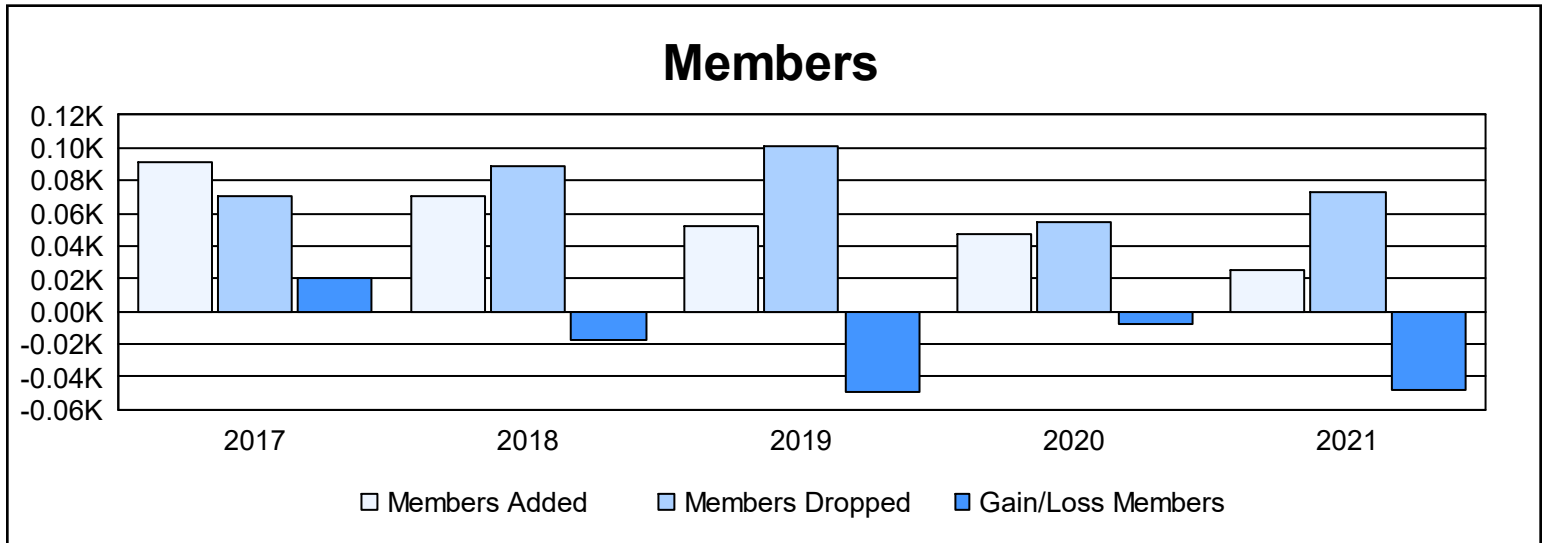

Year	New Clubs	Dropped Clubs	Gain/ Loss Clubs	New Members	Charter Members	Reinstate Members	Transfer Members	Total Member Added	Total Members Dropped	Gain/ Loss Members
2016-2017	0	0	0	77	1	5	8	91	71	20
2017-2018	0	1	-1	67	0	1	3	71	89	-18
2018-2019	0	5	-5	44	0	4	4	52	101	-49
2019-2020	0	0	0	37	0	9	1	47	55	-8
2020-2021	0	0	0	17	0	4	4	25	73	-48
<b>Average</b>	<b>0</b>	<b>1</b>	<b>-1</b>	<b>48</b>	<b>0</b>	<b>5</b>	<b>4</b>	<b>57</b>	<b>78</b>	<b>-21</b>

### Membership Composition June 2021 Cumulative